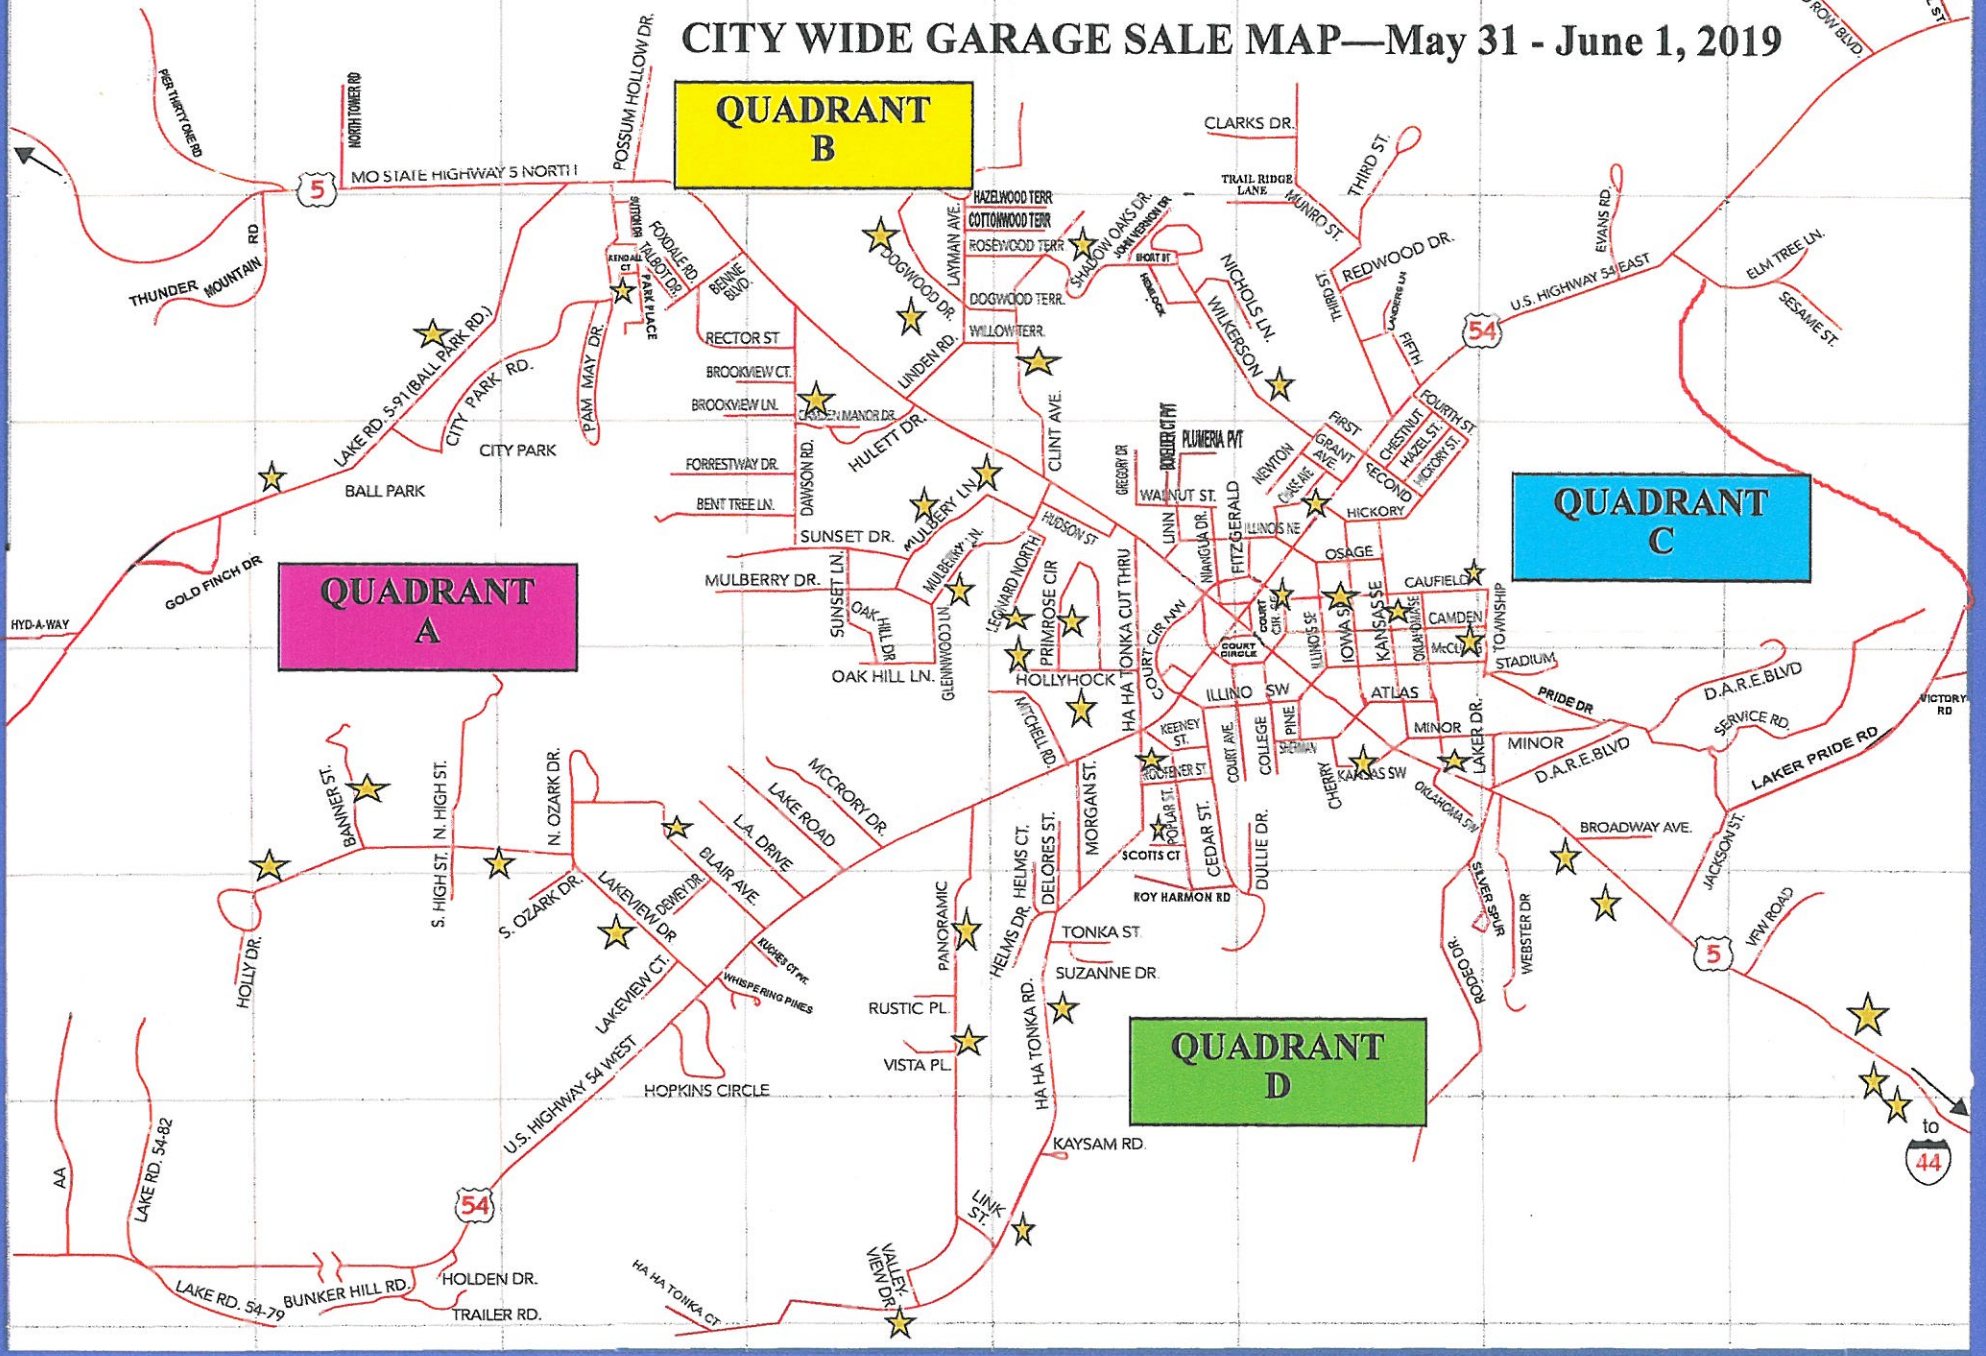

C A M D E N T O N

CITY WIDE GARAGE SALE MAP—May 31 - June 1, 2019

QUADRANT A	QUADRANT B	QUADRANT C	QUADRANT D	OUTSIDE CITY LIMITS
Camden Manor Drive	317 Wilkerson Avenue (Friday Only)	1086 S. Business Route 5	44 Roofner	1163 S. Business Route 5 (The Key Gathering Place)
810 Lakeview	458 Clint Avenue	88 Laker Drive (Saturday Only)	374 Ha Ha Tonka	195 Jamie Drive
486 Mulberry Drive	82 Dogwood Drive	20 Camden Court (Saturday Only)	54 Kansas SW	
291 Ballpark Road	216 Dogwood Drive	48 Iowa SE	1067 Ha Ha Tonka	
314 Mulberry Ln	73 Chase Avenue	177 Camden Ave	141 Poplar	
15 Leonard North	13 Shadow Oaks	194 Oklahoma	45 Valley View	
191 Ballpark Road		168 Caulfield	385 S. Business Route 5	
259 Mulberry Lane			267 Panoramic	
136 Banner St			597 Panoramic	
77 Kendall Ct			199 S. Business Route 5	
720 Lakeview Drive				
380 Hollyhock				
207 Primrose				
180 Blair Ave				
786 Lakeview Drive				
220 Hollyhock				